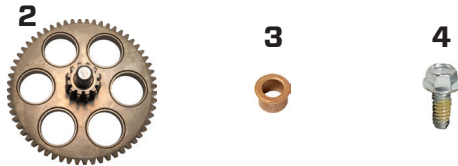

**1** - Complete  
Preassembled  
Upper  
Transmission

Separate  
Upper  
Transmission  
Parts

**5** - Complete  
Preassembled  
Lower  
Transmission

Separate  
Lower  
Transmission  
Parts

Item Number	Part Number	Description
1	211S-U	Preassembled Upper Transmission (Includes Housing, #3)
2	122310	25:1 Compound Gear
3	122210	Flange Bushing Compound (Upper)
4	470833	Upper Transmission Bolt - 1/4 - 20 x 5/8 HHFLGBLT with Nylon Patch (Requires 4)
5	140S-L	Preassembled Lower Transmission (Includes Housing, #6, 7, 9, 10 & qty 2 - 8)
6	122920	Snap Ring Output Shaft
7	122915	Output Shaft Washer
8	122215	Flange Bushing Output Shaft (Requires 2)
9	122305	Output Shaft with Drive Gear
10	122210	Flange Bushing Compound (Lower)
11	410011S	Lower Trans Screws HI-Low Cut Philips (Requires 6)