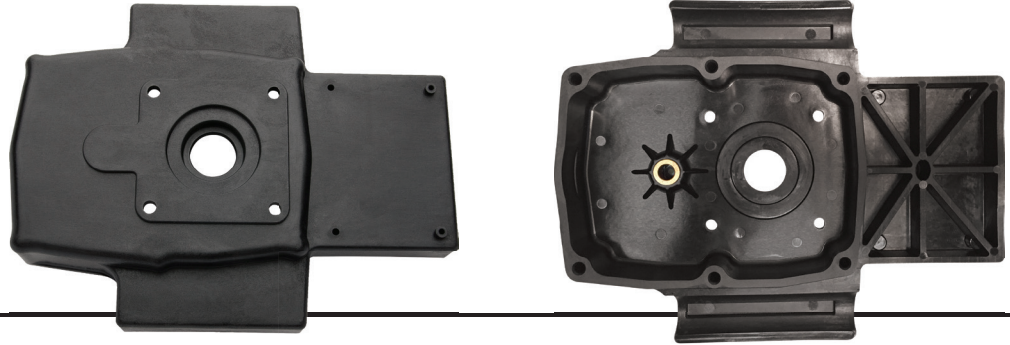

**1** - Complete  
Preassembled  
Upper  
Transmission

Separate  
Upper  
Transmission  
Parts

**5** - Complete  
Preassembled  
Lower  
Transmission

Separate  
Lower  
Transmission  
Parts

Item Number	Part Number	Description
1	211S-U	Preassembled Upper Transmission (Includes Housing, #3)
2	122310	25:1 Compound Gear
3	122210	Flange Bushing Compound (Upper)
4	470833	Upper Transmission Bolt - 1/4 - 20 x 5/8 HHFLGBLT with Nylon Patch (Requires 4)
5	140S-L	Preassembled Lower Transmission (Includes Housing, #6, 7, 9, 10 & qty 2 - 8)
6	122920	Snap Ring Output Shaft
7	122915	Output Shaft Washer
8	122215	Flange Bushing Output Shaft (Requires 2)
9	122305	Output Shaft with Drive Gear
10	122210	Flange Bushing Compound (Lower)
11	410011S	Lower Trans Screws HI-Low Cut Philips (Requires 6)