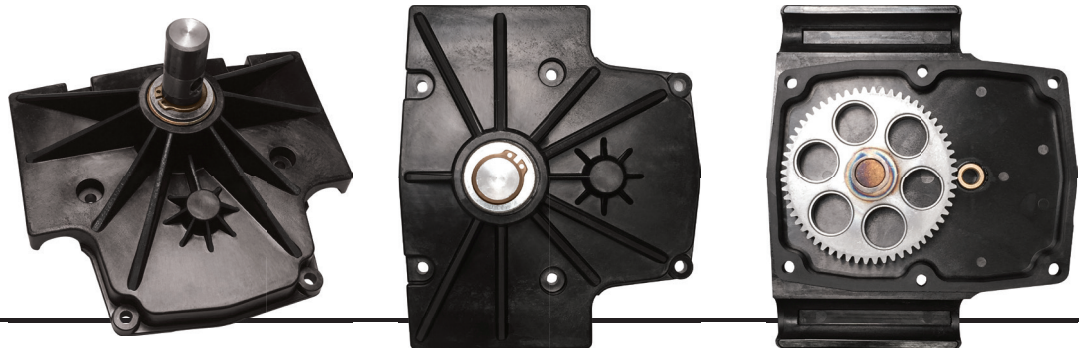

**1** - Complete  
Preassembled  
Upper  
Transmission

Separate  
Upper  
Transmission  
Parts

**5** - Complete  
Preassembled  
Lower  
Transmission

Separate  
Lower  
Transmission  
Parts

Item Number	Part Number	Description
1	211S-U	Preassembled Upper Transmission (Includes Housing, #3)
2	122310	25:1 Compound Gear
3	122210	Flange Bushing Compound (Upper)
4	470833	Upper Transmission Bolt - 1/4 - 20 x 5/8 HHFLGBLT with Nylon Patch (Requires 4)
5	140S-L	Preassembled Lower Transmission (Includes Housing, #6, 7, 9, 10 & qty 2 - 8)
6	122920	Snap Ring Output Shaft
7	122915	Output Shaft Washer
8	122215	Flange Bushing Output Shaft (Requires 2)
9	122305	Output Shaft with Drive Gear
10	122210	Flange Bushing Compound (Lower)
11	410011S	Lower Trans Screws HI-Low Cut Philips (Requires 6)